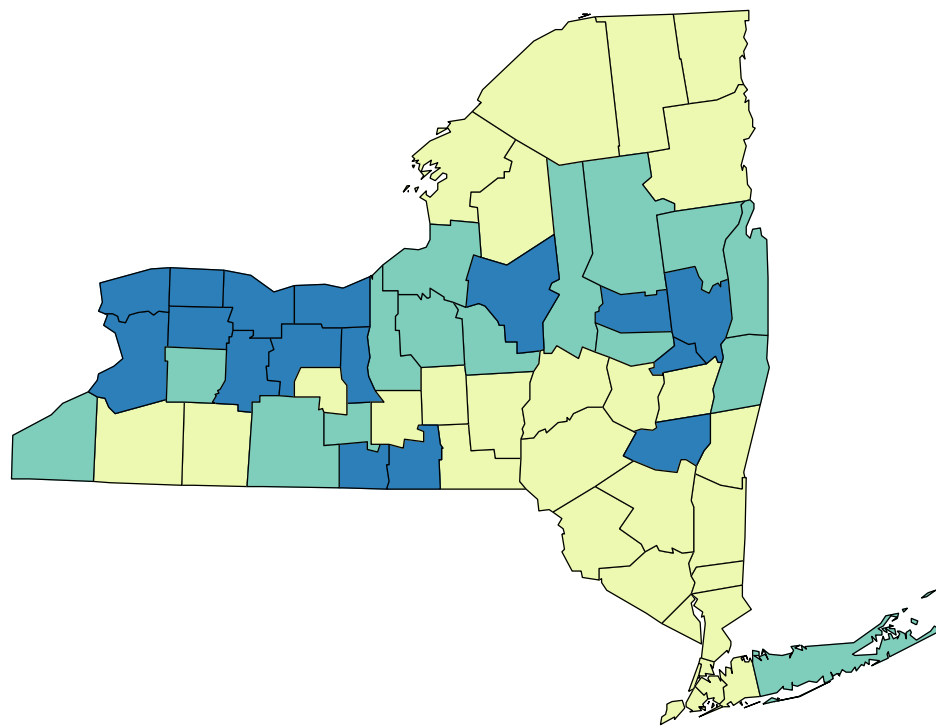

New York State: 44.6

Percentage of commuters who use alternate modes of transportation 2007-2011

Percentage Counties Are Shaded Based On Quartile Distribution

Source: 2007-2011 US Census, American Community Survey Data as of November, 2012