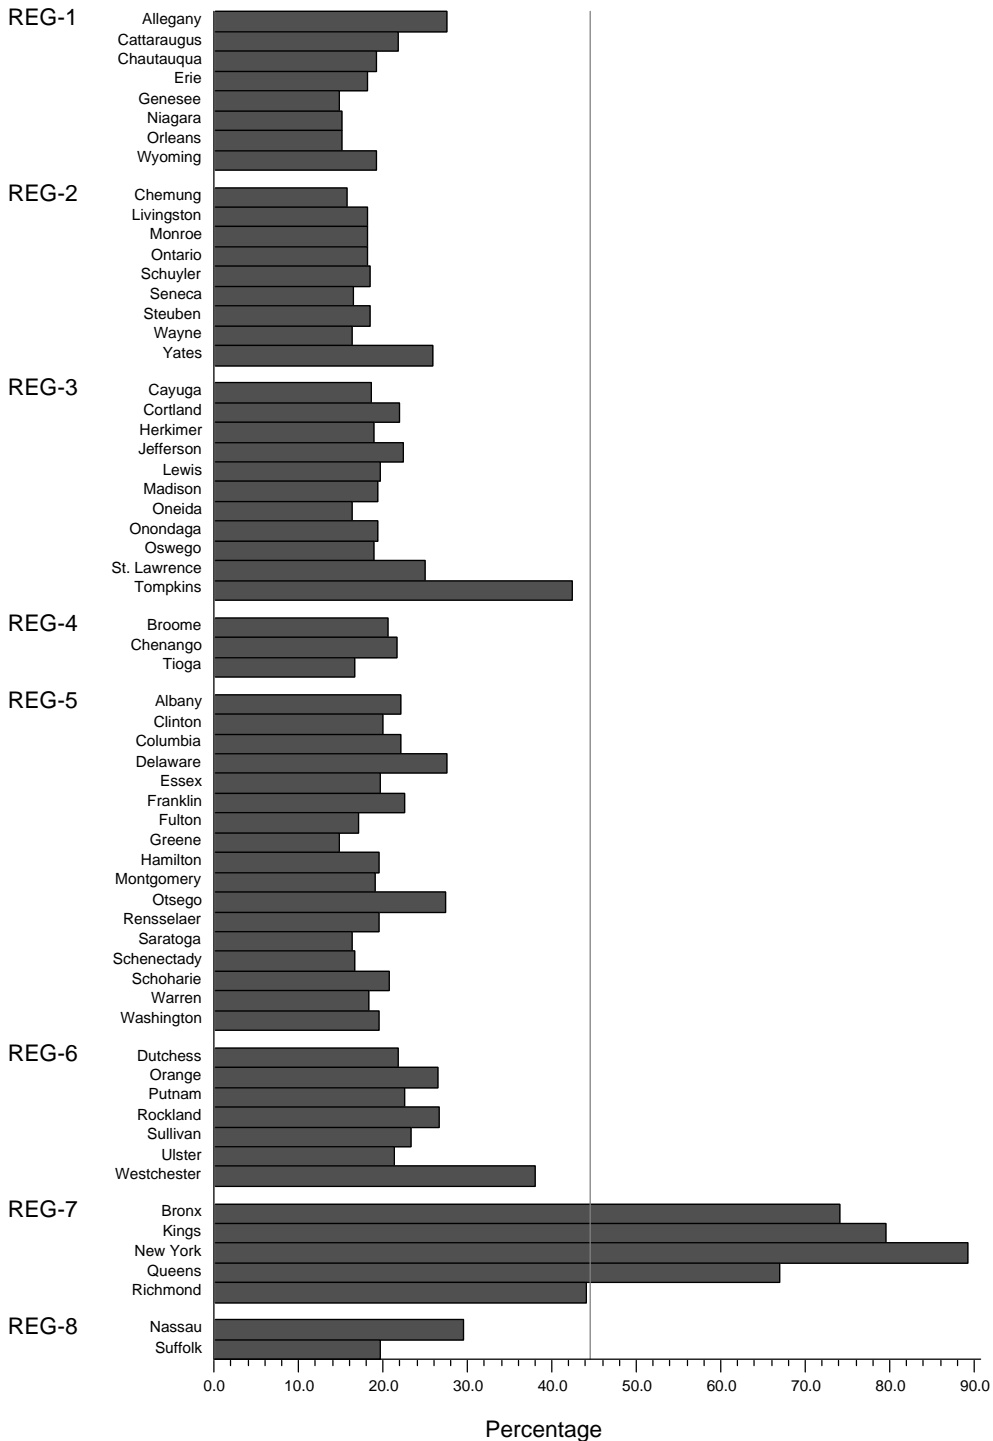

New York State: 44.6

Percentage of commuters who use alternate modes of transportation 2007-2011

Percentage Counties Are Shaded Based On Quartile Distribution

Source: 2007-2011 US Census, American Community Survey Data as of November, 2012