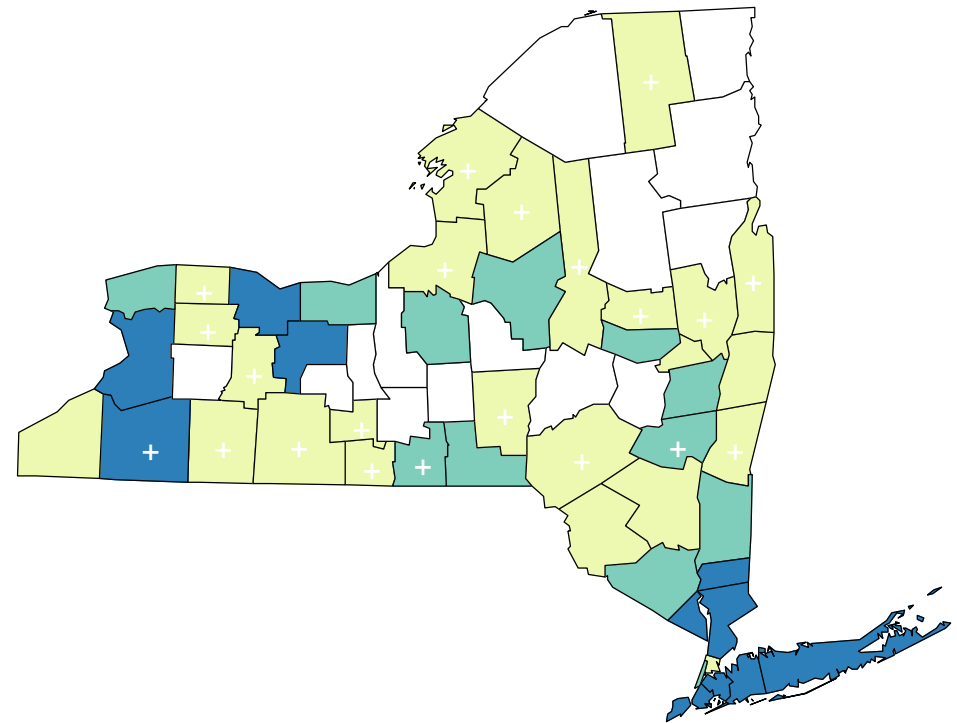

New York State: 5.2

### Ratio of Hispanics to White non-Hispanics for adolescent pregnancy rate - Aged 15-17 years 2008-2010

Ratio of rates  
 Counties Are Shaded Based On Quartile Distribution  
 (+ Fewer than 10 events in one or both rate numerators, therefore the ratio is unstable)

Source: 2008-2010 Vital Statistics Data as of February, 2012