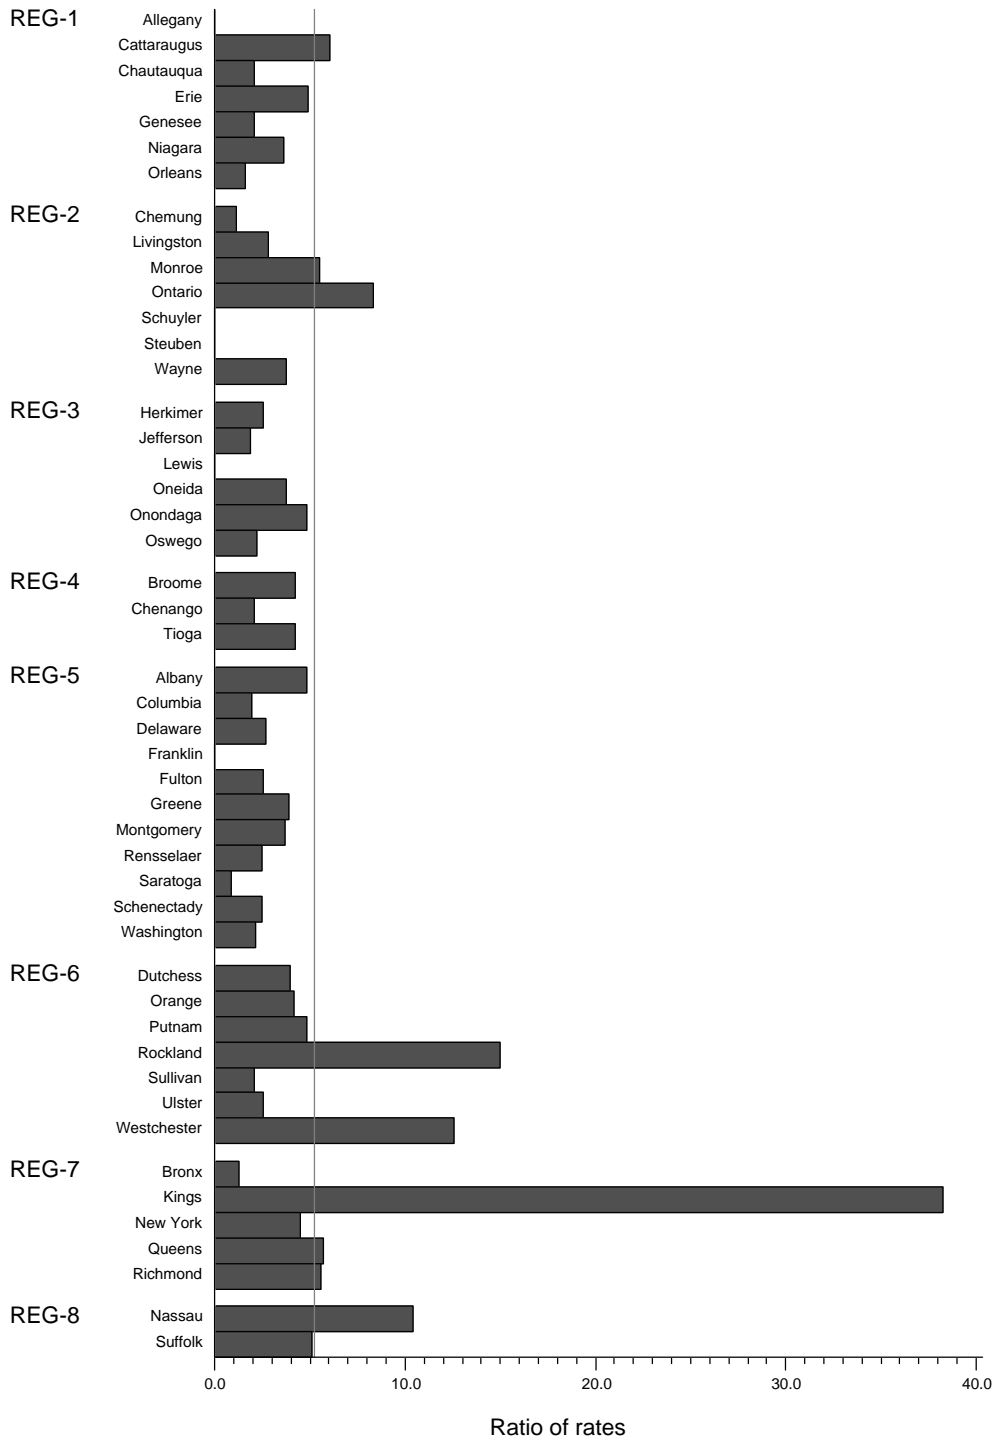

New York State: 5.2

### Ratio of Hispanics to White non-Hispanics for adolescent pregnancy rate - Aged 15-17 years 2008-2010

Ratio of rates  
 Counties Are Shaded Based On Quartile Distribution  
 (+ Fewer than 10 events in one or both rate numerators, therefore the ratio is unstable)

Source: 2008-2010 Vital Statistics Data as of February, 2012